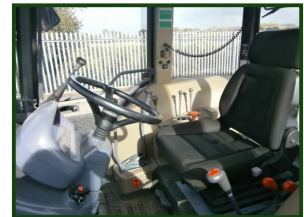

ASKEWS

TOWN AND COUNTRY TRACTORS

(Used) KIOTI DK551C 4x4 c/w loader

£POA

Used KIOTI DK551C 4x4 tractor on agric tyres c/w KIOTI quick detach power loader and quick detach bucket. Only 900 hours from new, fantastic condition, air conditioned cab, many extras including Dramone pick-up hitch, rear spool valves etc. V5, operators manual and full KIOTI workshop manual. Superb condition, a credit to previous owner. RRP over £ 32k !!! Serviced, and ready to go @ only £