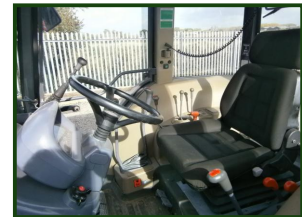

ASKEWS

TOWN AND COUNTRY TRACTORS

(Used) KIOTI DK551C 4x4 c/w loader

£POA

Used KIOTI DK551C 4x4 tractor on agric tyres c/w KIOTI quick detach power loader and quick detach bucket. Only 900 hours from new, fantastic condition, air conditioned cab, many extras including Dramone pick-up hitch, rear spool valves etc. V5, operators manual and full KIOTI workshop manual. Superb condition, a credit to previous owner. RRP over £ 32k !!! Serviced, and ready to go @ only £