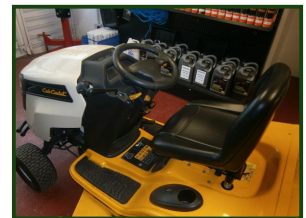

ASKEWS

TOWN AND COUNTRY TRACTORS

(Used) CUB CADET 1024 RD-J

£POA

Used CUB CADET 1024 RD-J 24hp twin cylinder KAWAZAKI professional engine, hydrostatic drive, 48" rear discharge with electric opening grass box. Best new price seen on the web is £ 4500. Our own machine used for 3 months in 2014. VGC. To clear at only £ 1650 + vat

Product Details

Product Details	
<i>Category/Type</i>	<i>Tractors previously sold</i>
<i>Make</i>	<i>(Used) CUB CADET</i>
<i>Model</i>	<i>1024 RD-J</i>
<i>Year</i>	<i>USED</i>
<i>Hours/Mileage</i>	<i>-</i>