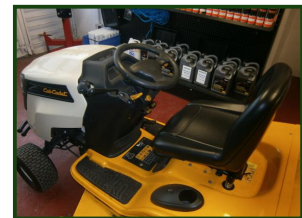

ASKEWS

TOWN AND COUNTRY TRACTORS

(Used) CUB CADET 1024 RD-J

£POA

Used CUB CADET 1024 RD-J 24hp twin cylinder KAWAZAKI professional engine, hydrostatic drive, 48" rear discharge with electric opening grass box. Best new price seen on the web is £ 4500. Our own machine used for 3 months in 2014. VGC. To clear at only £ 1650 + vat

Product Details

| Product Details | |
|----------------------|---------------------------------|
| <i>Category/Type</i> | <i>Tractors previously sold</i> |
| <i>Make</i> | <i>(Used) CUB CADET</i> |
| <i>Model</i> | <i>1024 RD-J</i> |
| <i>Year</i> | <i>USED</i> |
| <i>Hours/Mileage</i> | <i>-</i> |