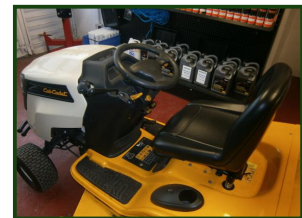

ASKEWS

TOWN AND COUNTRY TRACTORS

(Used) CUB CADET 1024 RD-J

£POA

Used CUB CADET 1024 RD-J 24hp twin cylinder KAWAZAKI professional engine, hydrostatic drive, 48" rear discharge with electric opening grass box. Best new price seen on the web is £ 4500. Our own machine used for 3 months in 2014. VGC. To clear at only £ 1650 + vat

Product Details

Product Details	
<i>Category/Type</i>	<i>Tractors previously sold</i>
<i>Make</i>	<i>(Used) CUB CADET</i>
<i>Model</i>	<i>1024 RD-J</i>
<i>Year</i>	<i>USED</i>
<i>Hours/Mileage</i>	<i>-</i>